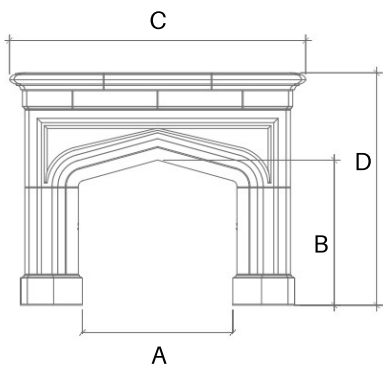

# LANCET

The classic "Lancet" arch inspired this mantel's name, which is the centerpiece of this Gothic cast stone fireplace. An elegant edition to any room.

A: Opening Width - B: Opening Height - C: Overall Width - D: Overall Height - E: Depth

	A	B	C	D	E
ONE SIZE	39-3/8"	42-3/4"	77-1/2"	65-1/2"	12-7/8"

NOTE: The dimensions shown in this table are for reference only. Dimensions are not specific to your order. During order placement you will be provided with an official drawing personalized to your job site.