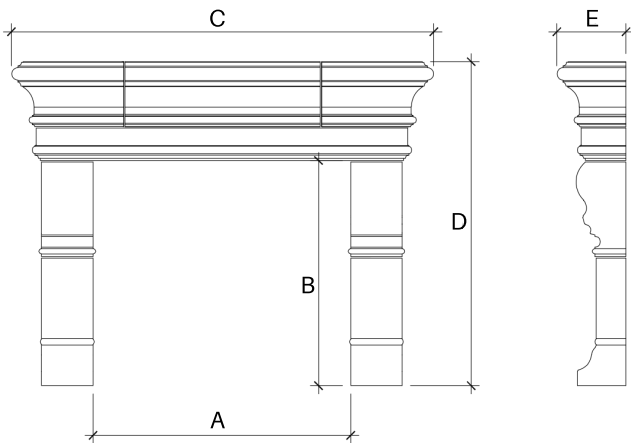

# FRANCESCA

The Francesca combines French country design with Italian panache. This mantel has a grand presence, yet it is delicate and understated.

A: Opening Width - B: Opening Height - C: Overall Width - D: Overall Height - E: Depth

	A	B	C	D	E
36"	35"	ADJ.	65-3/8"	ADJ.	12-3/4"
42"	41"	ADJ.	71-3/8"	ADJ.	12-3/4"
48"	47"	ADJ.	77-3/8"	ADJ.	12-3/4"
MAX DIM	68-1/2"	41-1/2"	98-7/8"	64-1/2"	12-3/4"

NOTE: The dimensions shown in this table are for reference only. Dimensions are not specific to your order. During order placement you will be provided with an official drawing personalized to your job site.