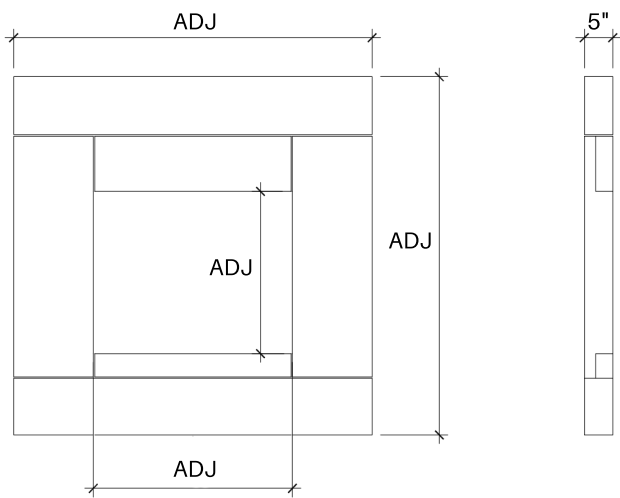

CONTEMPO

The Contempo's modern design relies on simple, uncluttered lines to make this mantel compatible with contemporary interior. This results in a very elegant look.

This mantel is adjustable in the width and height directions. The depth of this mantel is fixed. Please consult with a DeVinci sales professional to confirm availability of custom sizes.